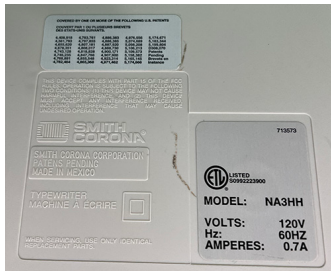

If ordering outside the Cincinnati area, there'll be an added $30 for shipping. If you're local, call me and set up an appointment, and I can give you a full demonstration, along with a crash-course on using manual typewriters.

MORE IMAGES

Smith Corona DISPLAY Dictionary Typewriter
S# NAEN 3120330
1995
the quick brown fox jumps over the lazy dog
the quick brown fox jumps over the lazy dog
th
THE QUICK BROWN FOX JUMPS OVER THE LAZY DOG
1234567890-½; ',./!@#%&*()+_+½:" ,.?
hgb
çéù[]