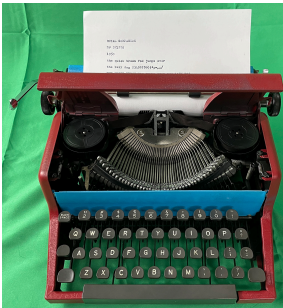

1950 Royal Companion #251870

Brand: Royal
Product Code: 251870
Availability: 1
Weight: 0.00kg
Dimensions: 0.00cm x 0.00cm x 0.00cm

Price: \$350.00

Ex Tax: \$350.00

Short Description

Retro Colored Royal Companion - Painted Red and Blue!

Description

Retro Colored Royal Companion - Red and Blue!

The Royal Companion was a very simplified typewriter made for fast and light travel. You'll notice the lack of buttons and controls on this typewriter. That's because Royal knew that most typists don't use all the berlls and whistles. People wanted something they could just put paper in and type--and that's what we have here.

The covers were taken off and painted to give it a fresh retro look. All the mechanics were adjusted, repaired, and tested. This machine is ready to go--on a desktop or in the field.

MORE IMAGES

ROYAL COMPANION
 S# 251870
 1950
 the quick brown fox jumps over
 the lazy dog 234567890!*,=,./
 THE QUICK BROWN FOX JUMPS OVER THE LAZY DOG
 "#%_&!()-°:+,.?