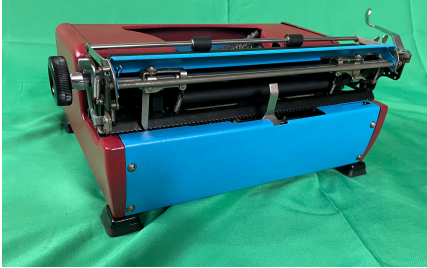

1950 Royal Companion #251870

Brand: Royal
Product Code: 251870
Availability: 1
Weight: 0.00kg
Dimensions: 0.00cm x 0.00cm x 0.00cm

Price: \$350.00

Ex Tax: \$350.00

Short Description

Retro Colored Royal Companion - Painted Red and Blue!

Description

Retro Colored Royal Companion - Red and Blue!

The Royal Companion was a very simplified typewriter made for fast and light travel. You'll notice the lack of buttons and controls on this typewriter. That's because Royal knew that most typists don't use all the berlls and whistles. People wanted something they could just put paper in and type--and that's what we have here.

The covers were taken off and painted to give it a fresh retro look. All the mechanics were adjusted, repaired, and tested. This machine is ready to go--on a desktop or in the field.

MORE IMAGES

ROYAL COMPANION
 S# 251870
 1950
 the quick brown fox jumps over
 the lazy dog 234567890!*,=,./
 THE QUICK BROWN FOX JUMPS OVER THE LAZY DOG
 "#%_&!()-°:+,.?